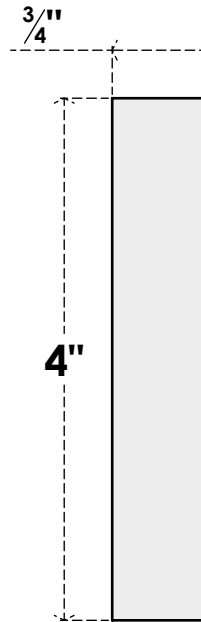

ROSP040X040X075SDG12

4"W X 4"H X 3/4"P STANDARD SEDGWICK SPIRAL ROSETTE WITH SQUARE EDGE, ARCHITECTURAL GRADE PVC

FRONT

SIDE

EKENA MILLWORK
2300 WEST MAIN ST.
CLARKSVILLE, TX 75426
TOLL FREE: 866-607-0453
WWW.EKENAMILLWORK.COM

NOTES

1. INSTALLATION TO BE COMPLETED IN ACCORDANCE WITH MANUFACTURER'S SPECIFICATIONS.
2. DRAWING MAY NOT BE TO SCALE
3. THIS DRAWING IS INTENDED FOR DESIGN AND PLANNING PURPOSES ONLY.
4. ALL INFORMATION CONTAINED HEREIN WAS CURRENT AT THE TIME OF DEVELOPMENT BUT MUST BE REVIEWED AND APPROVED BY THE PRODUCT MANUFACTURER TO BE CONSIDERED ACCURATE.
5. ARCHITECTURAL GRADE PVC PRODUCTS ARE MADE FROM EXPANDED CELLULAR PVC AND COME NATURALLY WHITE BUT MAY BE PAINTED