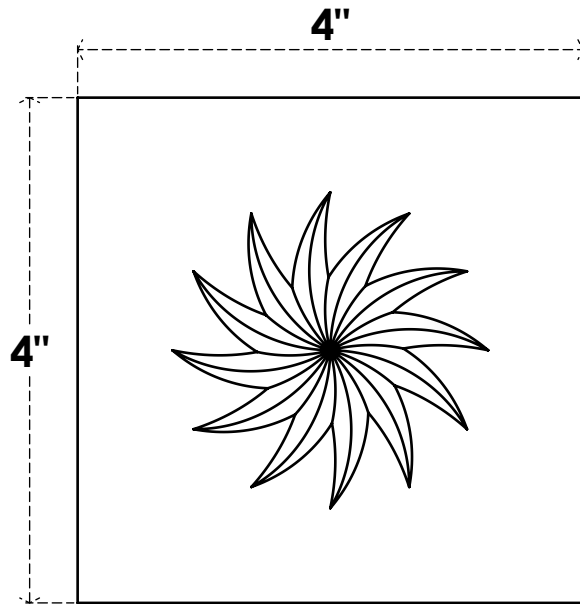

ROSP040X040X075SDG12

4"W X 4"H X 3/4"P STANDARD SEDGWICK SPIRAL ROSETTE WITH SQUARE EDGE, ARCHITECTURAL GRADE PVC

FRONT

SIDE

EKENA MILLWORK
2300 WEST MAIN ST.
CLARKSVILLE, TX 75426
TOLL FREE: 866-607-0453
WWW.EKENAMILLWORK.COM